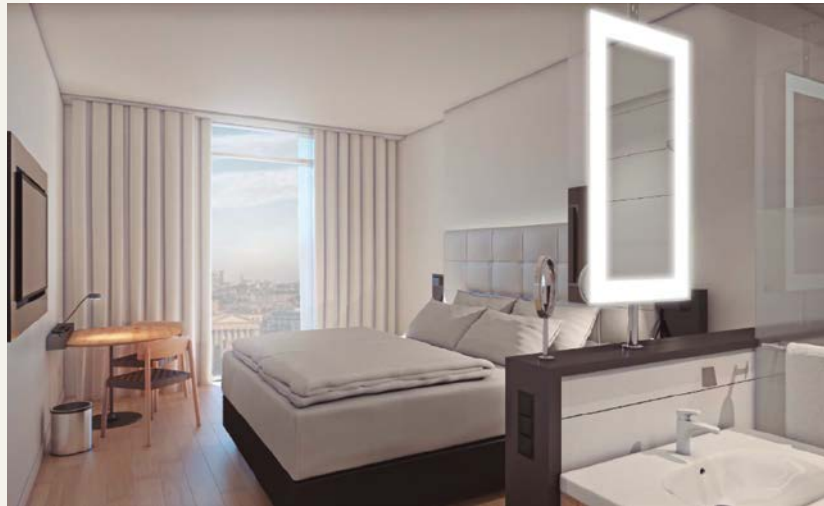

Relax. Unwind

161 rooms where you can stretch out or snuggle up. Savour the view, or Netflix the night away. Every INNSiDE room is peppered with thoughtful touches (and all the essentials) so you can make each stay your own.

Rooms:

INNSiDE Guest Room - 121 (5 with balcony)

The Studio Room - 35 (5 with balcony)

The Townhouse Room - 5 (1 with balcony)

* All INNSiDE Rooms include an in room minifridge with free mineral water.

Feel good fitness

Step up your sweat in our state-of-the-art fitness spaces. Workout around the clock, we've got everything you need to make you feel good.